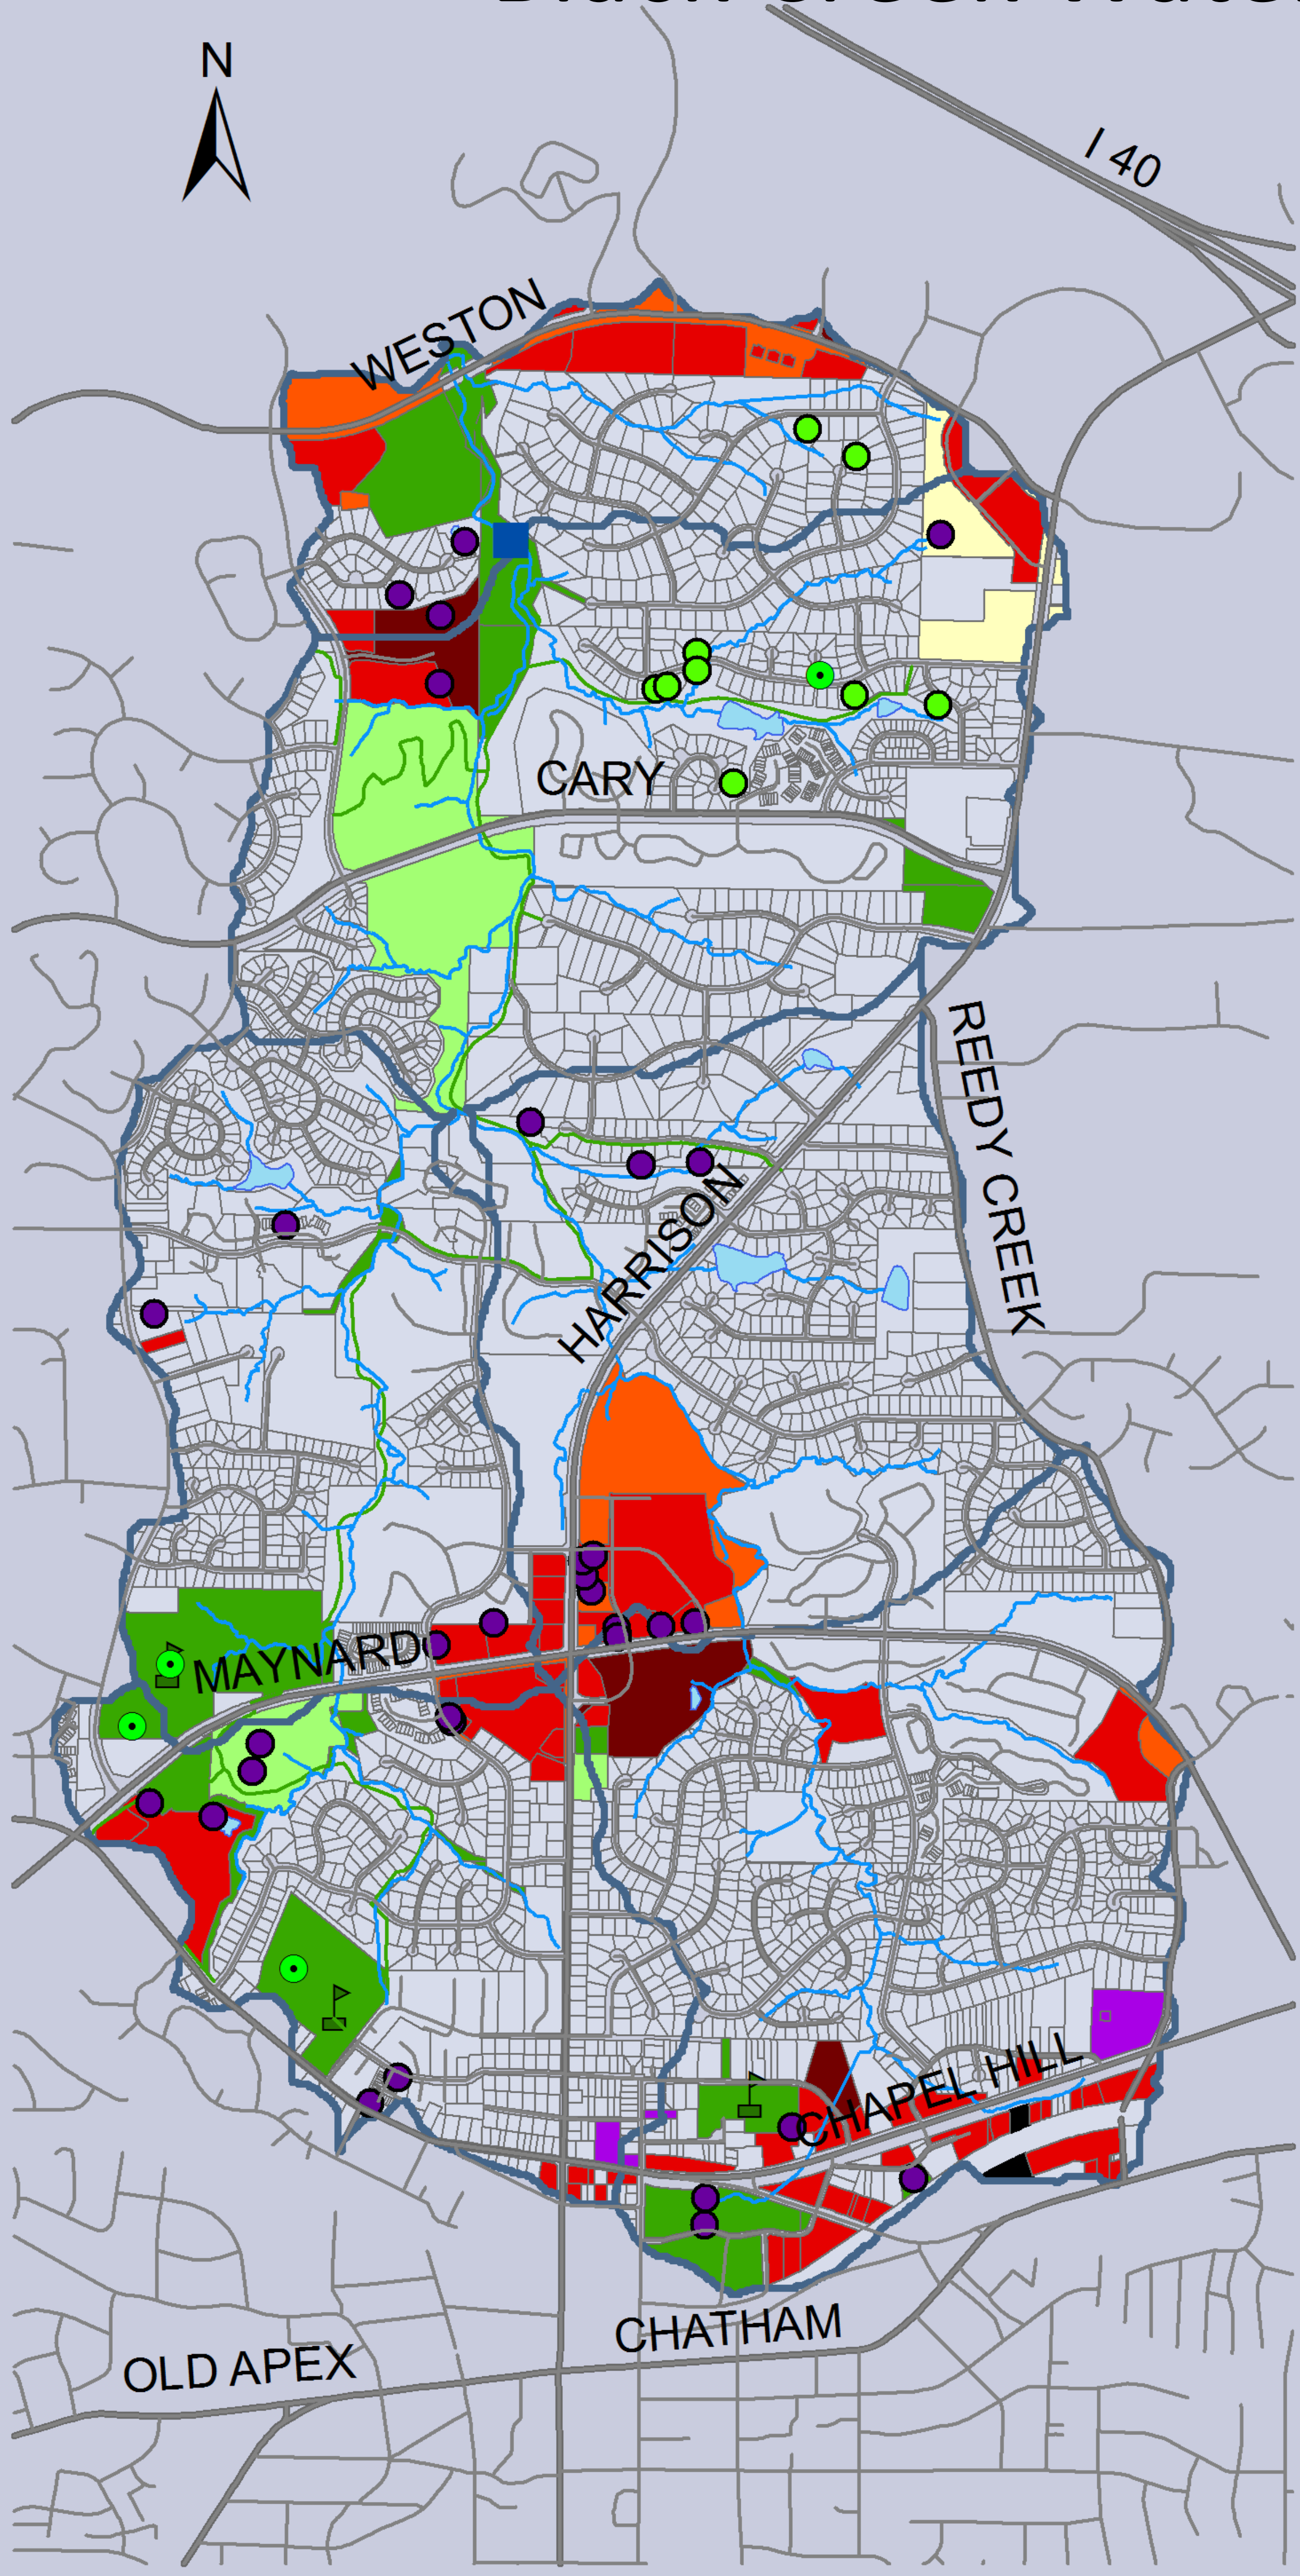

Black Creek Watershed

Legend

-  BCWA Project - Community Property
-  BCWA Project - Private Residence
-  Other BMPs
-  StreamGauge
-  Subwatersheds
-  Stream
-  GreenwayExisting
-  School
-  Church Property
-  Commercial Property
-  Park
-  GovernmentProperty
-  Industrial Property
-  Office Park
-  Commercial Development
-  Mixed Development